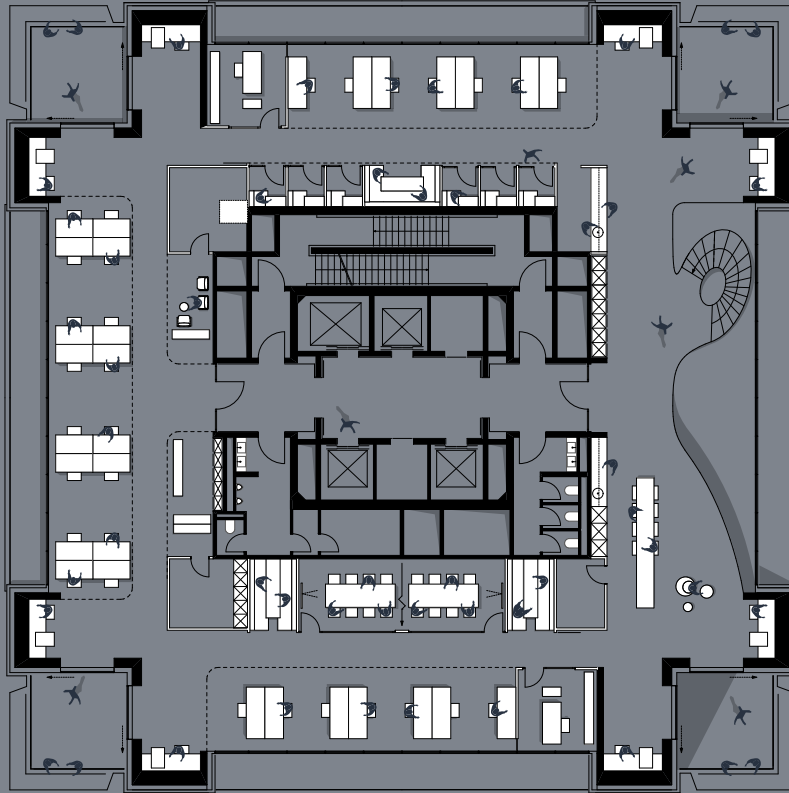

CROWN

20TH FLOOR

▲
VIEW
SKYLINE

▲
VIEW
TAUNUS

▲
VIEW
MAIN

RENTAL SPACE ACCORDING TO
GIF (EXCL. TERRACES)

TOTAL WORKPLACES

803 sq m **40**