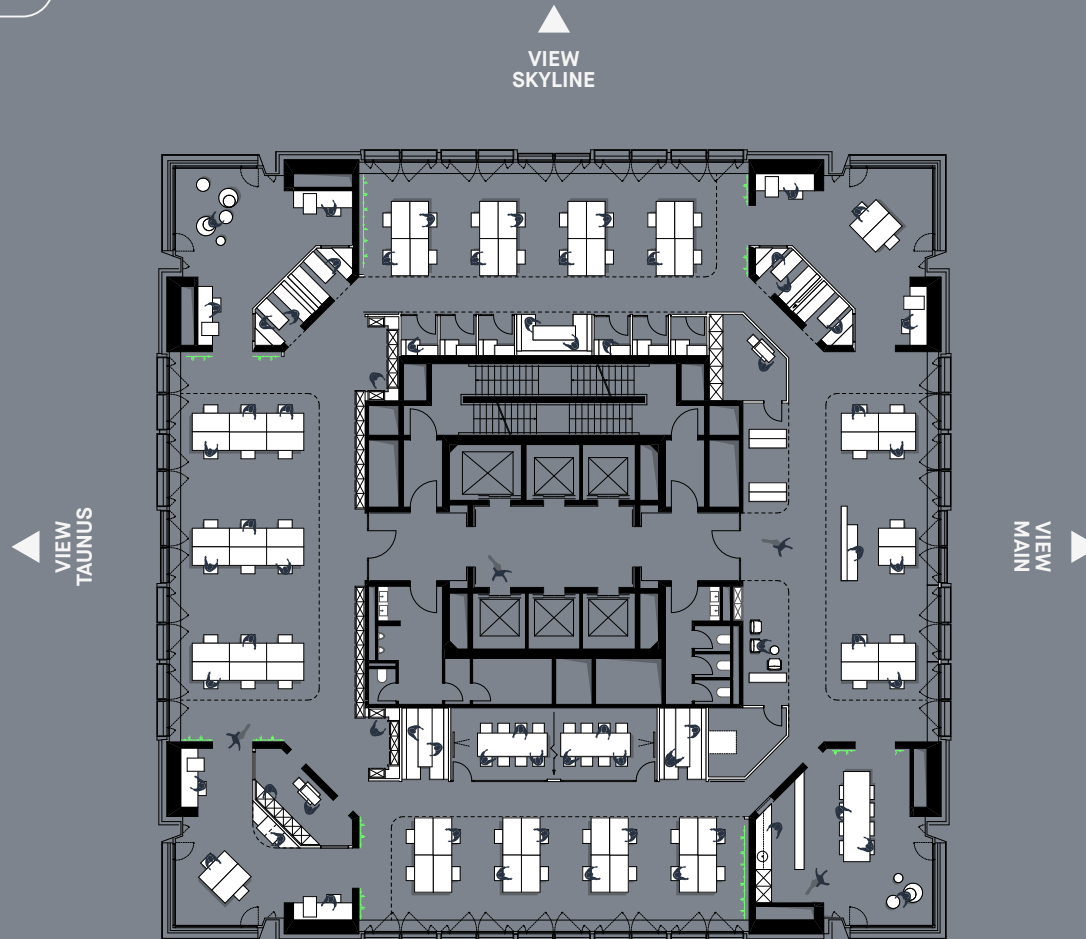

# STANDARD FLOOR

OPEN SPACE

RENTAL SPACE ACCORDING TO  
GIF (EXCL. TERRACES)

TOTAL WORKPLACES

911 sq m 73

KAJA